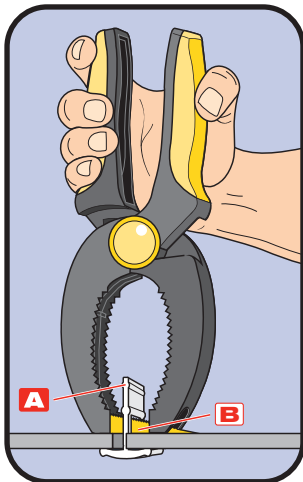

99750Q

Tile Leveling System Pliers

Provides maximum force to push wedges into clips*

- Assures tile surface alignment
- Saves finger fatigue on larger jobs

* When compared to using average finger strength

QEP Tile Leveling System eliminates uneven tiles:

- Levels
- Aligns
- Spaces
- Holds tile for an even installation

USE WITH:

QEP Tile Leveling System-
99720Q (A) Tile Leveling Clips &
99725Q (B) Tile Leveling Wedges

SOLD SEPARATELY

The 99750Q Tile Leveling System Pliers offers maximum force when pushing wedges into clips, while reducing finger fatigue. The comfort grip handle makes it easy and effortless to position clips and wedges needed for your tiling job. This innovative tool is designed with the purpose of facilitating tile floor leveling with precision and speed. Crafted to work with the QEP Tile Leveling Clips and Wedges, as well as the larger Tile Leveling Clips and Wedges (99760Q/99765Q).