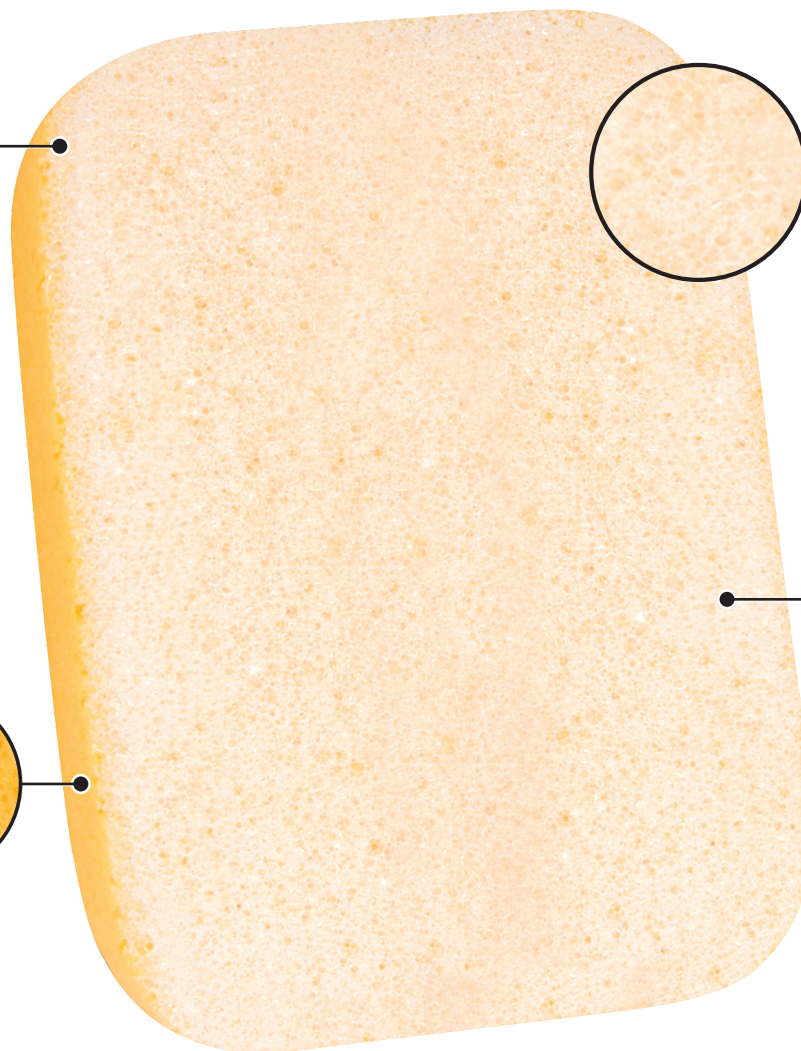

Scrubbing Sponge

70007-24

SMOOTH

Rounded corner design prevents digging out or marring grout

TOUGH

Scrub pad removes tough stains

HEAVY DUTY

Professional, heavy duty sponge with premium density for removing excess grout

HIGH ABSORBANCY

Hydrophilic design for high water holding capacity

SCAN HERE FOR
PRODUCT INFO

The QEP® Scrubbing Sponge features a two-sided design for both general purpose cleaning and scrubbing, making it ideal for grouting during tile installation. Featuring a scrub pad on one side, this sponge helps to remove epoxy grout and other hard-to-remove material. The sponge side is also great for washing cars and boats. Sponge measures 7 1/2" x 5 1/4" x 1 7/8".