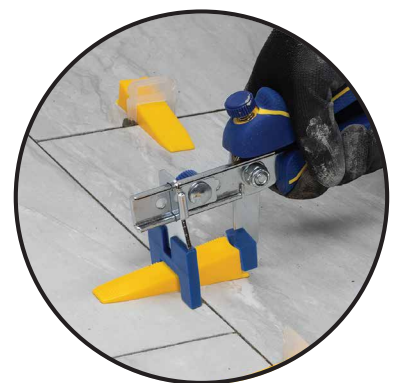

## Kit Includes:

- 100 1/16" Tile Leveling Clips (A)
- 100 Reusable Tile Leveling Wedges (B)
- Pro Installation Tile Leveling Pliers
- Grout Float
- Grouting Sponge
- 3.5 Gallon Mixing Bucket
- Guidelines for tile leveling

X 100

X 100

FOR LEVELING TILE

SCAN HERE FOR  
PRODUCT INFO

The QEP® Pro Tile Leveling Kit includes clips, wedges, pro installation tile leveling pliers, grout float, a grouting sponge and guidelines packaged in a bucket that can be used for mixing. Separately purchase the appropriate trowel notch as determined by your project and you will have everything you need to level tile. Professional-grade tools ideal for the do-it-yourselfer.