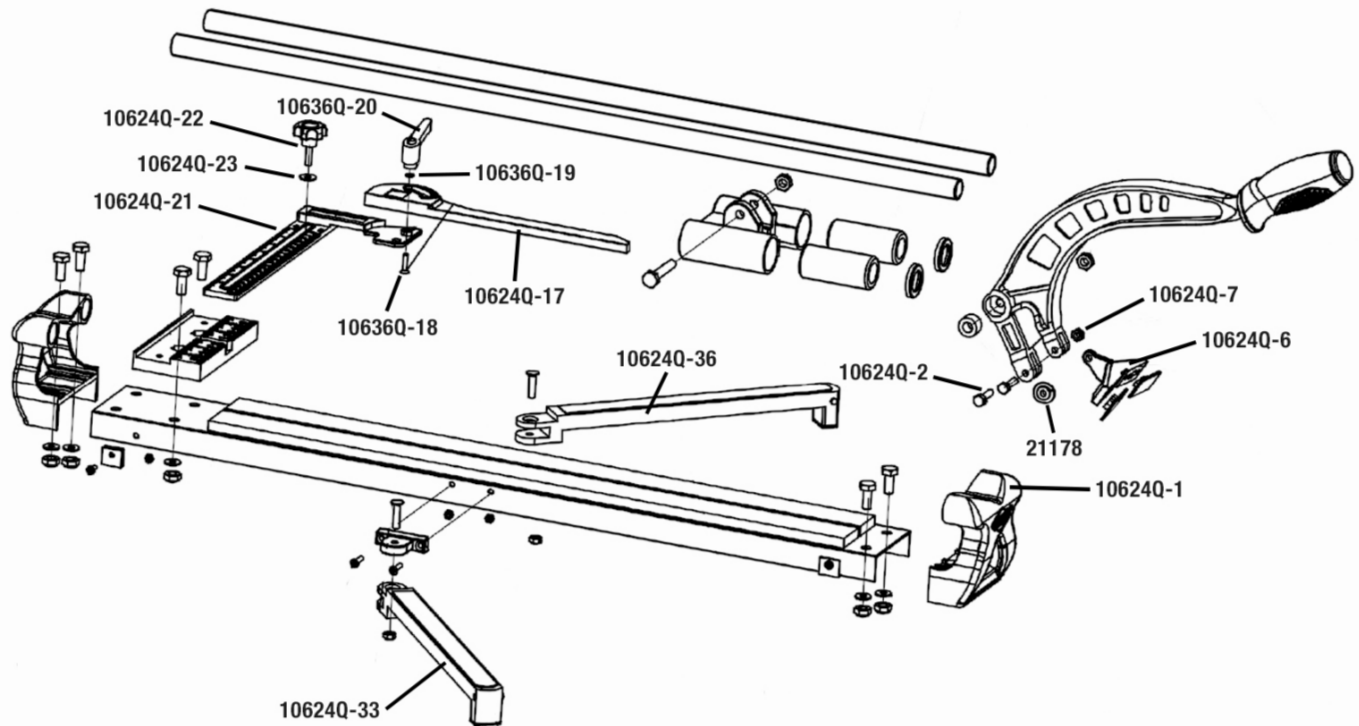

SLIMLINE Professional Tile Cutter

10624Q / 10632Q

Replacement Parts List

Item #	Description
10624Q-1	Rail Supports
10624Q-2	Bolt
10624Q-6	Breaker Bar
10624Q-7	Nut
10624Q-17	Angle Guide Lever
10624Q-18	Bolt
10624Q-19	Washer

Item #	Description
10624Q-20	Knob
10624Q-21	Angle Guide
10624Q-22	Knob
10624Q-23	Washer
10624Q-33	Left Extension
10624Q-36	Right Extension
21178	7/8" Titanium Coated Scoring Wheel

SLIMLINE Professional Tile Cutter

10636Q

Replacement Parts List

Item #	Description
10624Q-1	Rail Supports
10624Q-2	Bolt
10624Q-6	Breaker Bar
10624Q-7	Nut
10624Q-17	Angle Guide Lever
10636Q-18	Bolt
10636Q-19	Washer

Item #	Description
10636Q-20	Knob
10624Q-21	Angle Guide
10624Q-22	Knob
10624Q-23	Washer
10624Q-33	Left Extension
10624Q-36	Right Extension
21178	7/8" Titanium Coated Scoring Wheel