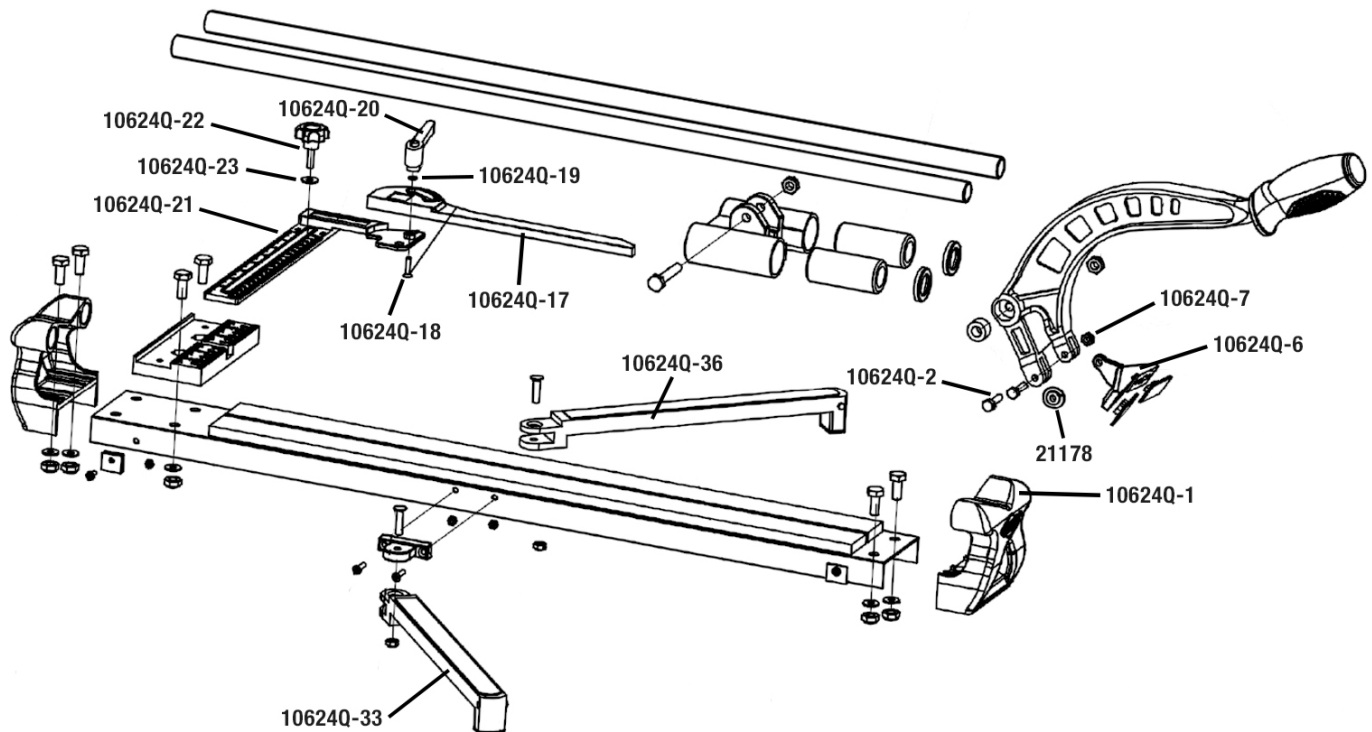

SLIMLINE Professional Tile Cutter

10624Q / 10632Q

Replacement Parts List

Item #	Description
10624Q-1	Rail Supports
10624Q-2	Bolt
10624Q-6	Breaker Bar
10624Q-7	Nut
10624Q-17	Angle Guide Lever
10624Q-18	Bolt
10624Q-19	Washer

Item #	Description
10624Q-20	Knob
10624Q-21	Angle Guide
10624Q-22	Knob
10624Q-23	Washer
10624Q-33	Left Extension
10624Q-36	Right Extension
21178	7/8" Titanium Coated Scoring Wheel

SLIMLINE Professional Tile Cutter

10636Q

Replacement Parts List

Item #	Description
10624Q-1	Rail Supports
10624Q-2	Bolt
10624Q-6	Breaker Bar
10624Q-7	Nut
10624Q-17	Angle Guide Lever
10636Q-18	Bolt
10636Q-19	Washer

Item #	Description
10636Q-20	Knob
10624Q-21	Angle Guide
10624Q-22	Knob
10624Q-23	Washer
10624Q-33	Left Extension
10624Q-36	Right Extension
21178	7/8" Titanium Coated Scoring Wheel