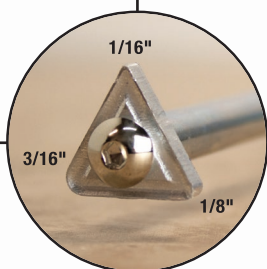

Grout Removal Tool

10020

3 DURABLE TIPS

Includes 3 durable carbide tips
1/16", 1/8", 3/16"

ERGONOMIC

Co-molded plastic handle with non-slip, rubber grip for comfortable repeated use

TRIPLE-SIDED HEAD

Simply flip the head to use the sharper side, extending the life of the tool

Blister Card Packaging

The QEP® Grout Removal Tool is perfect for removing grout for tile replacement. The head features 3 durable carbide tips and is easy to reverse if the tips get dull. Simply unscrew, flip the head and replace the screw.