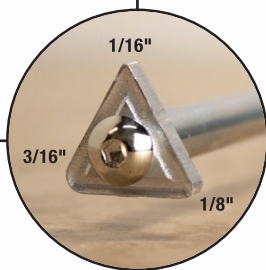

Grout Removal Tool

10020

3 DURABLE TIPS

Includes 3 durable carbide tips
1/16", 1/8", 3/16"

ERGONOMIC

Co-molded plastic handle with non-slip, rubber grip for comfortable repeated use

TRIPLE-SIDED HEAD

Simply flip the head to use the sharper side, extending the life of the tool

Blister Card Packaging

The QEP® Grout Removal Tool is perfect for removing grout for tile replacement. The head features 3 durable carbide tips and is easy to reverse if the tips get dull. Simply unscrew, flip the head and replace the screw.